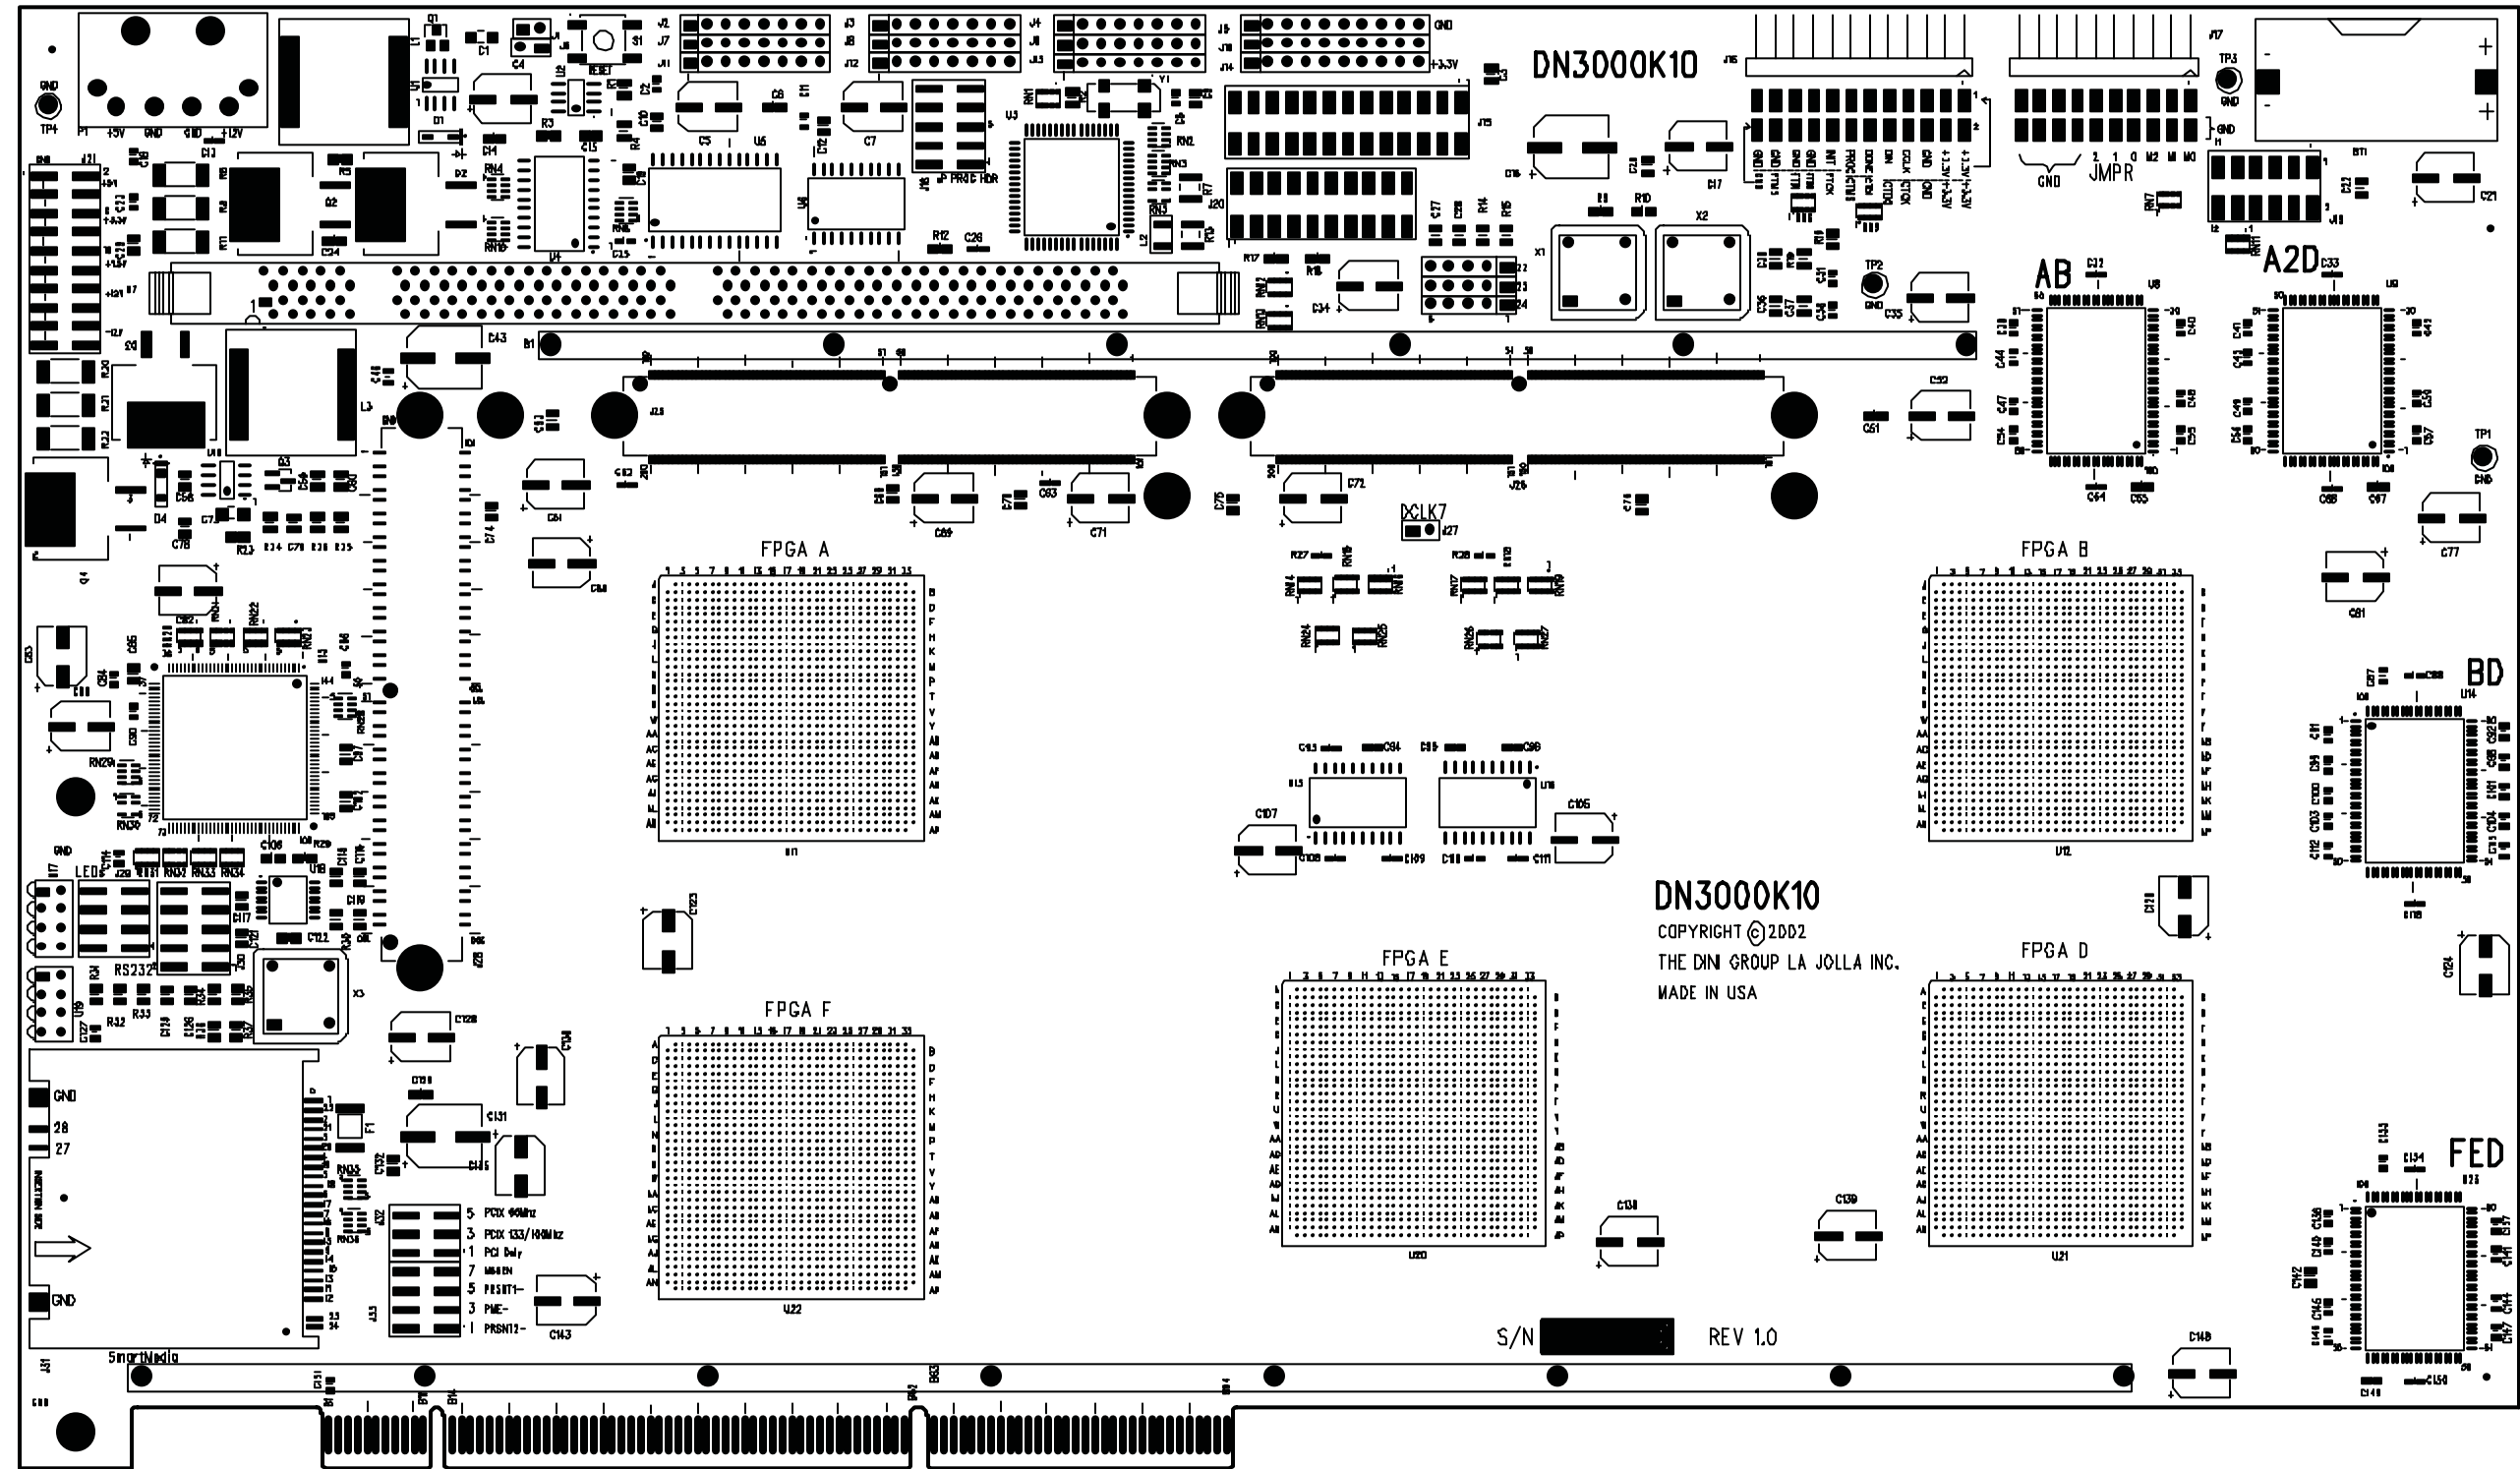

336.2 mm (AT Length)

196.7 mm

SILKSCREEN (TOP SIDE)

ST.PHO